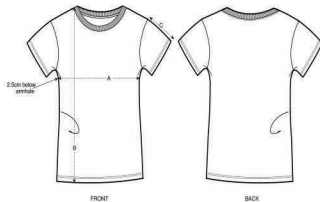

FITTED

XS

S

M

L

XL

XXL

Size guide

SIZES	XS	S	M	L	XL	XXL
A Half Chest	42	44.5	47.5	50.5	53.5	56.5
B Body Length	62	64	66	68	69	69
C Sleeve Length	16	16	17	17	18	18